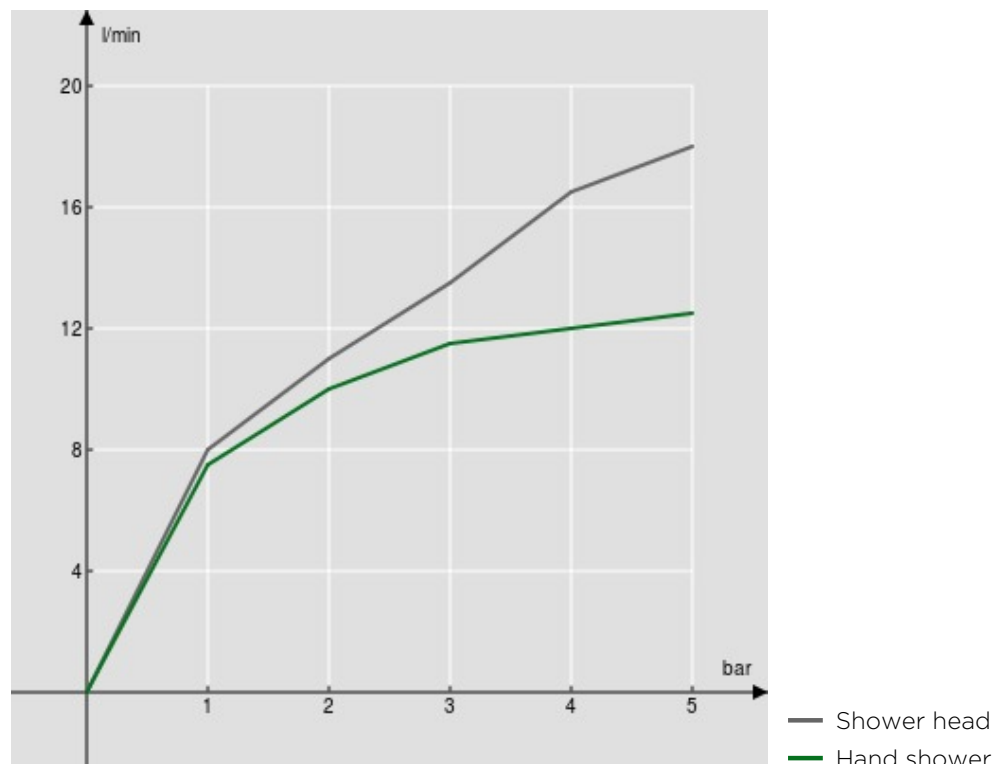

IMAGE NOT
AVAILABLE

SPECIFICATIONS

External thermostatic mixer with telescopic rail

Inox brushed

38° C safety cut-out

Non-return valves

Swivel shower head ø 250 mm abs

Sliding swivel hand shower support

Single jet hand shower and 150 cm hose

Compatible with shelf AV00141/5

Packaging: 117 x 42 x 8,5 cm / 0,04177 m³ / 7,4 kg

FLOW RATE DIAGRAM: HOT/COLD WATER

FLOW RATE DIAGRAM: MIXED WATER