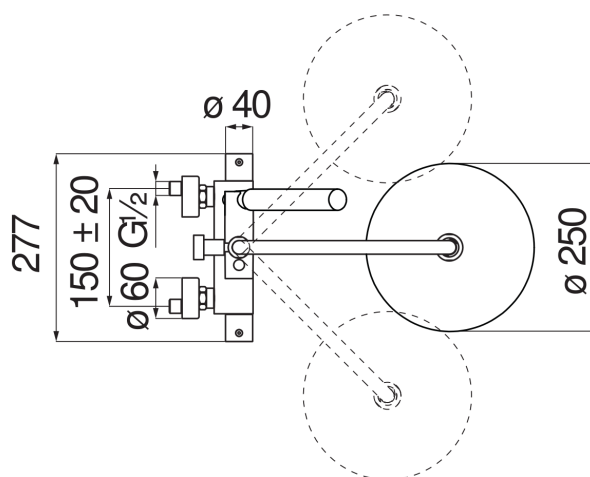

IMAGE NOT
AVAILABLE

SPECIFICATIONS

External thermostatic mixer with telescopic rail

Inox brushed

38° C safety cut-out

Non-return valves

Swivel shower head ø 250 mm abs

Sliding swivel hand shower support

Single jet hand shower and 150 cm hose

Compatible with shelf AV00141/5

Packaging: 117 x 42 x 8,5 cm / 0,04177 m³ / 7,4 kg

FLOW RATE DIAGRAM: HOT/COLD WATER

FLOW RATE DIAGRAM: MIXED WATER