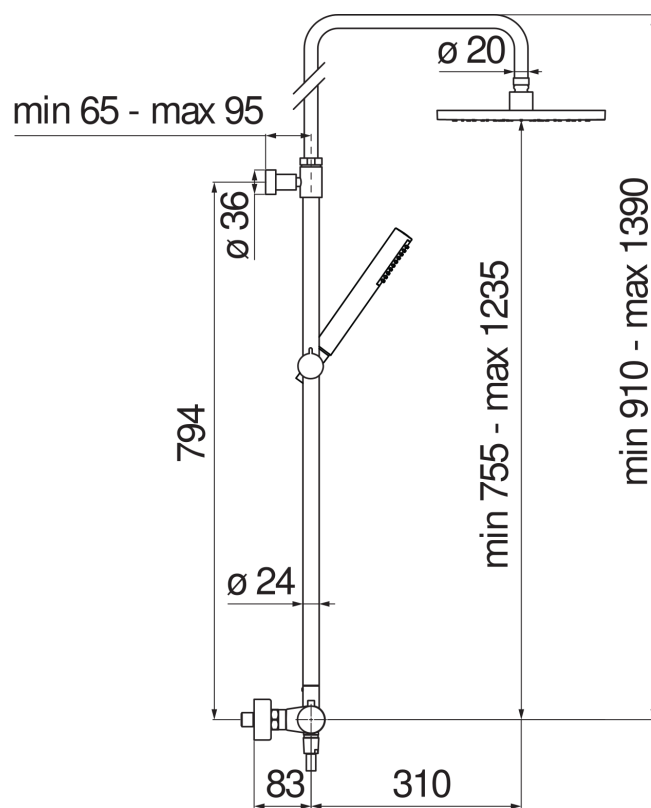

IMAGE NOT
AVAILABLE

SPECIFICATIONS

External thermostatic mixer with telescopic rail

Inox brushed

38° C safety cut-out

Non-return valves

Swivel shower head ø 250 mm abs

Sliding swivel hand shower support

Single jet hand shower and 150 cm hose

Compatible with shelf AV00141/5

Packaging: 117 x 42 x 8,5 cm / 0,04177 m³ / 7,4 kg

FLOW RATE DIAGRAM: HOT/COLD WATER

FLOW RATE DIAGRAM: MIXED WATER