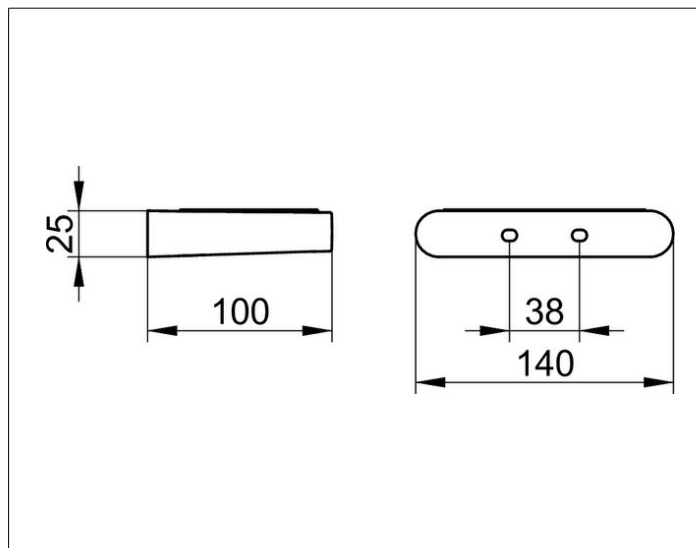

Elegance Nouveau
11655019000 Porte-savon

PRODUIT

DESSIN

CARACTÉRISTIQUES DU PRODUIT

avec coupelle en cristal mat enlevable

SURFACE

chromé

SPÉCIFICATIONS

KEUCO ELEGANCE Soap holder
11655019000
for Wall mounting,
with detachable crystal soap dish matt,
with an elegant shape,
slightly shaped surfaces with a timeless design,
easy to clean
Height 1",
Width 5-1/2",
Projection 3-15/16"
The Soap dish will be discretely mounted
incl. corrosion-free mounting material