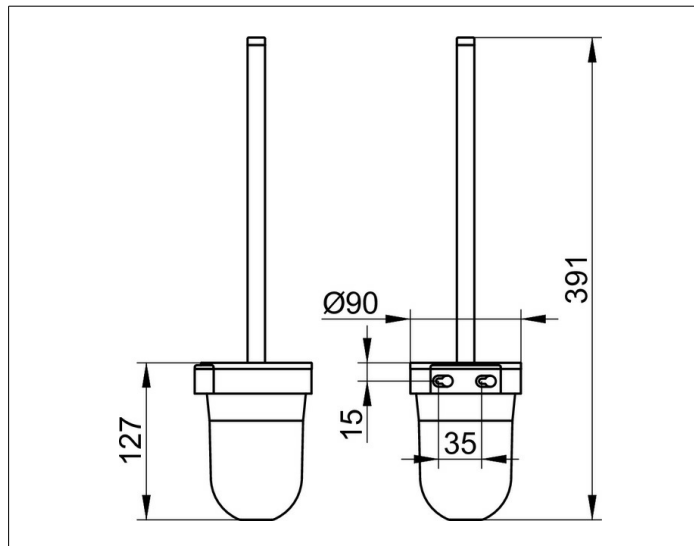

City.2
02764010100 Toilet brush set

PRODUCT

DRAWING

PRODUCT ATTRIBUTES

complete with opaque synthetic insert, brush and spare brush head

SURFACE

chrome-plated

SPECIFICATIONS

KEUCO CITY.2 toilet brush set 02764010100
chrome-plated toilet brush set in a new clear design
wall mounted model complete with brush
removable synthetic insert for easy cleaning
height 127 mm (height including the brush 393 mm), diameter 90 mm,
projection 95 mm
The toilet brush is fitted hidden
Delivery incl. corrosion-free mounting material