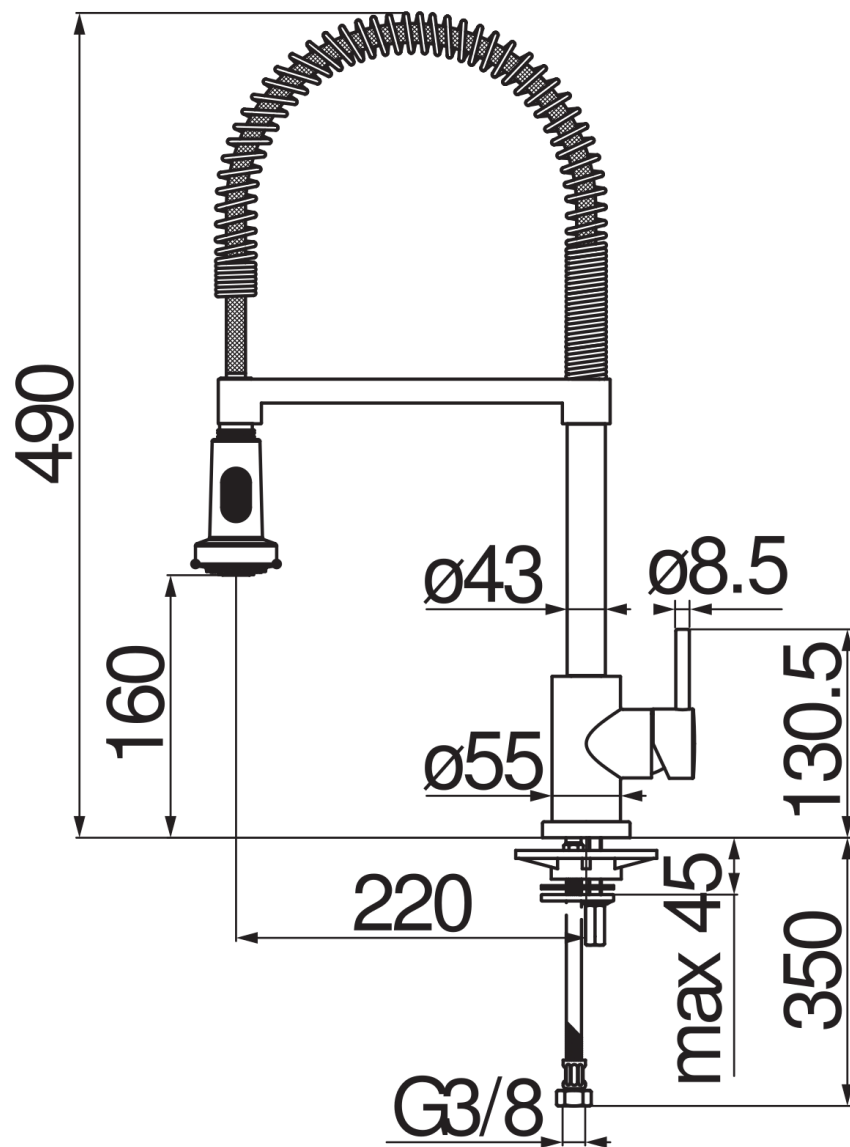

SPECIFICATIONS

Single control
Chrome
360° swivel spout
Adjustable 2-jet hand shower
ø 3/8" stainless steel flexible pipe
50% two step cartridge for water saving
Packaging: 56,5 x 29 x 7,1 cm / 0,01163 m³ / 3,39 kg

CERTIFICATIONS

FLOW RATE DIAGRAM: HOT/COLD WATER

FLOW RATE DIAGRAM: MIXED WATER