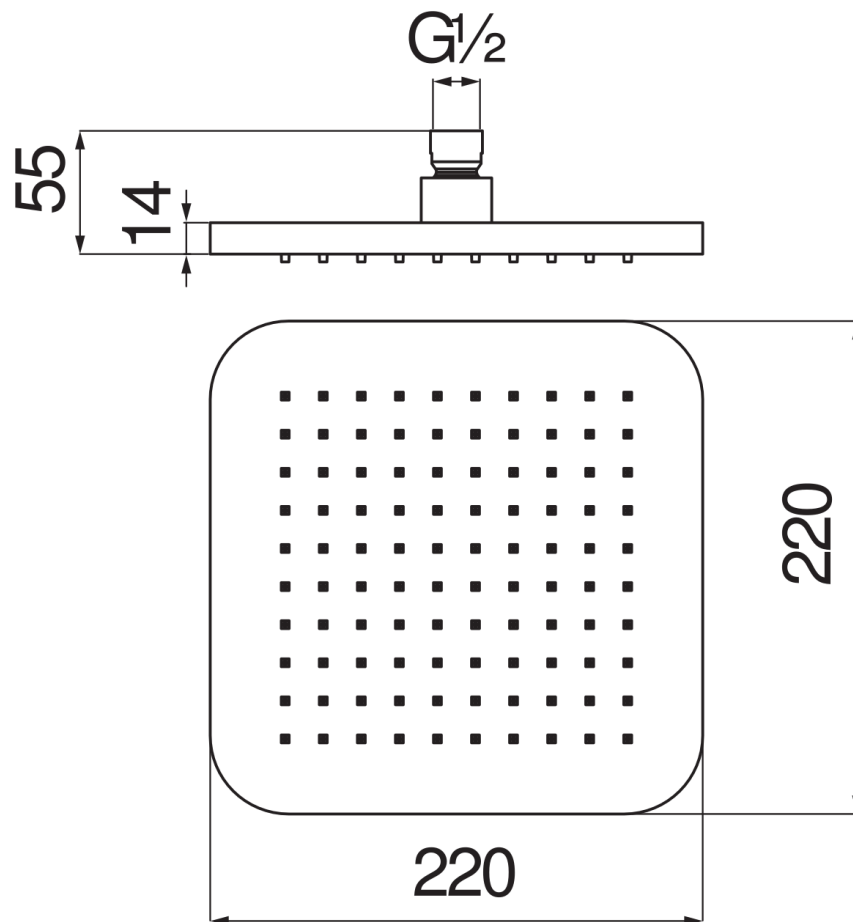

SPECIFICATIONS

Swivel shower head (Abs)

Chrome

Dimension 220 x 220 mm

Rain jet

Packaging: 24,2 x 24,7 x 7,7 cm / 0,0046 m<sup>3</sup> / 1,13 kg

FLOW RATE DIAGRAM: HOT/COLD WATER