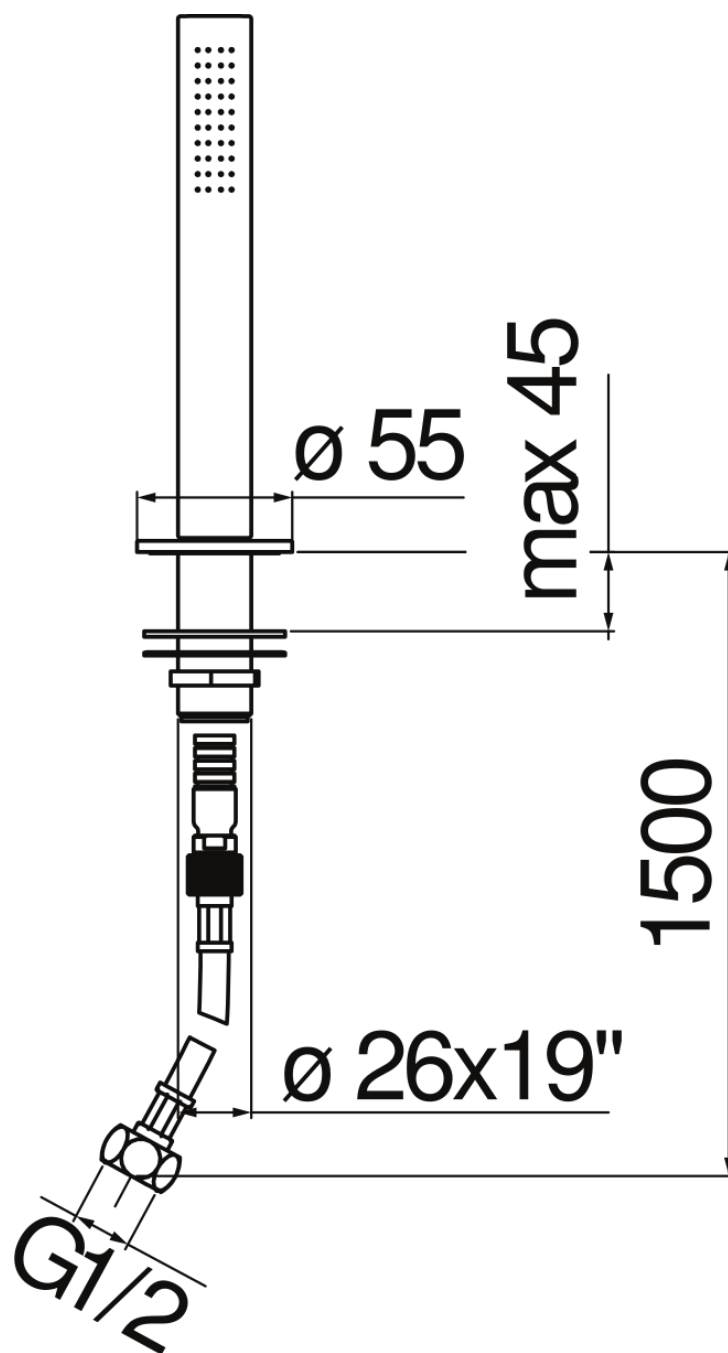

SPECIFICATIONS

Shower set

Chrome

Pull-out single jet hand shower

Packaging: 24 x 25 x 8 cm / 0,0048 m³ / 0,79 kg

FLOW RATE DIAGRAM: HOT/COLD WATER

— Hand shower