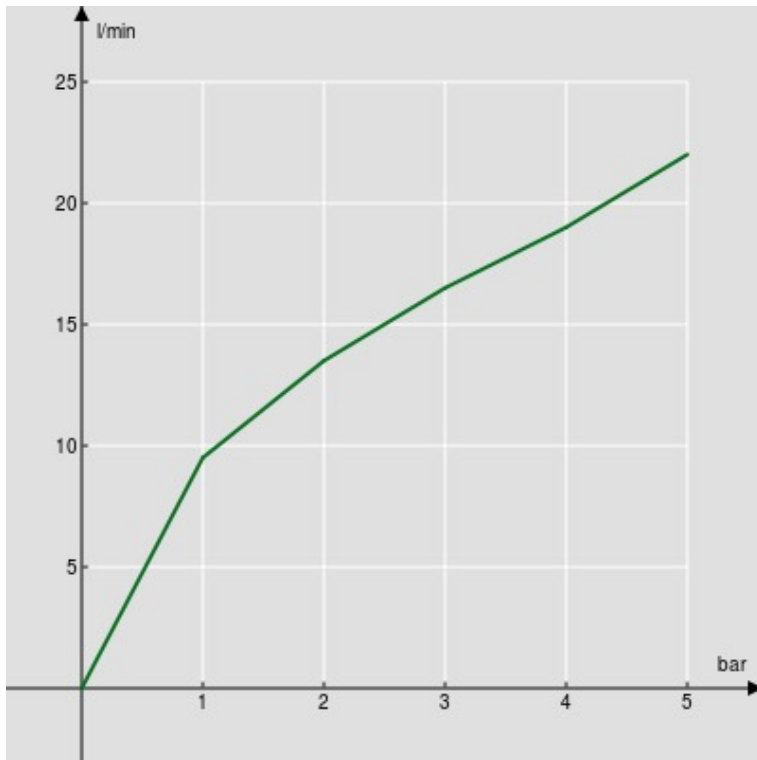

SPECIFICATIONS

Shower set

Chrome

Pull-out single jet hand shower

Packaging: 24 x 25 x 8 cm / 0,0048 m³ / 0,79 kg

FLOW RATE DIAGRAM: HOT/COLD WATER

— Hand shower