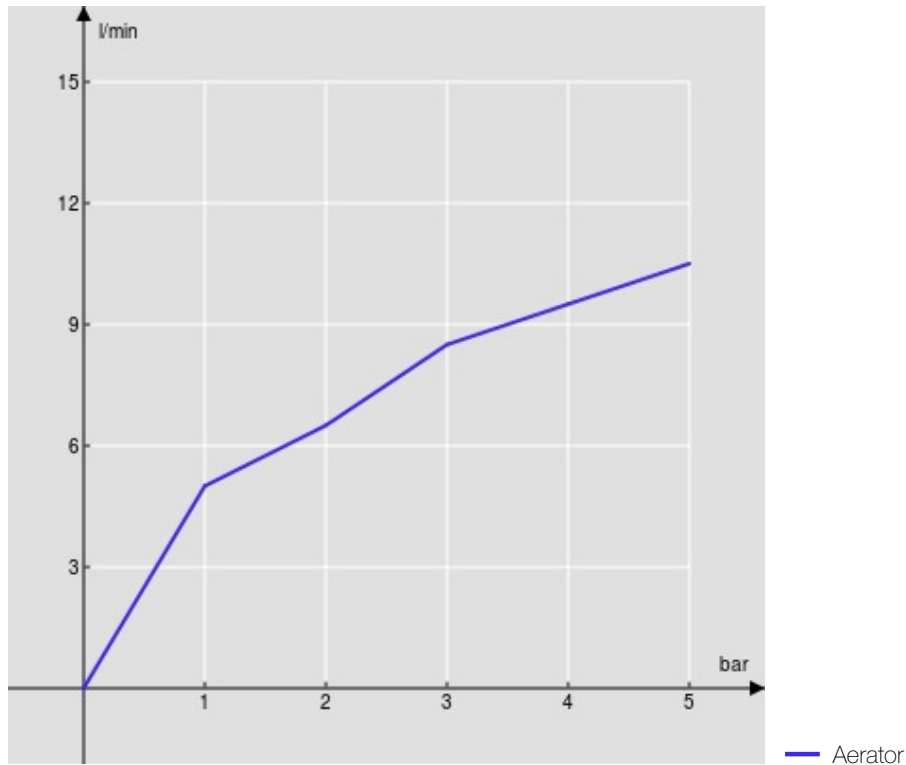

FLOW RATE DIAGRAM: HOT/COLD WATER