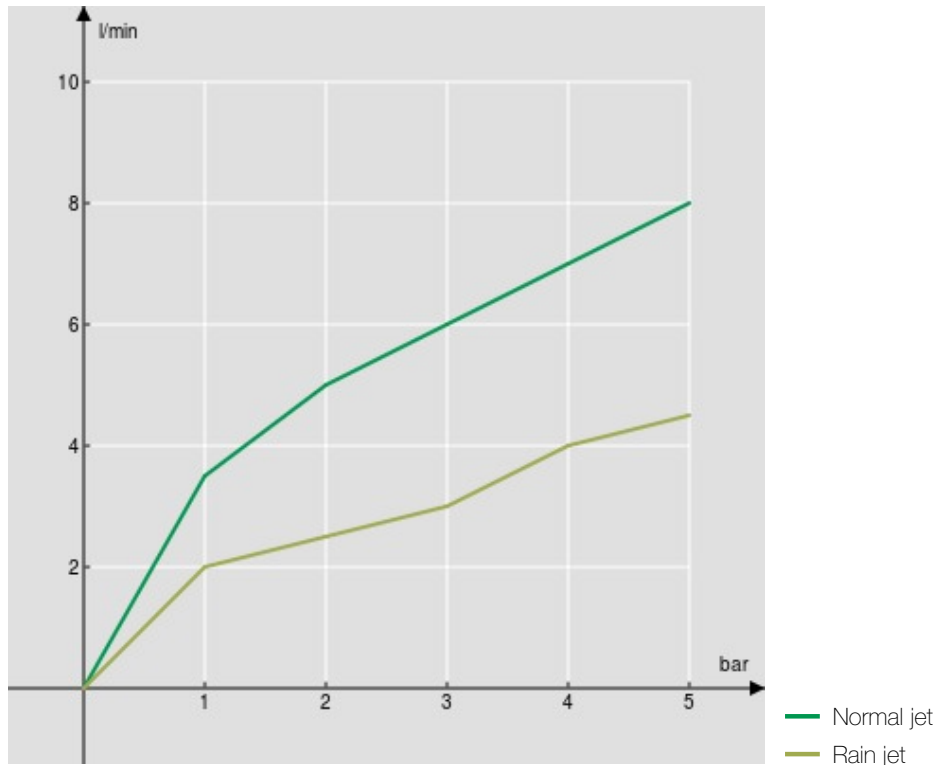

FLOW RATE DIAGRAM: HOT/COLD WATER