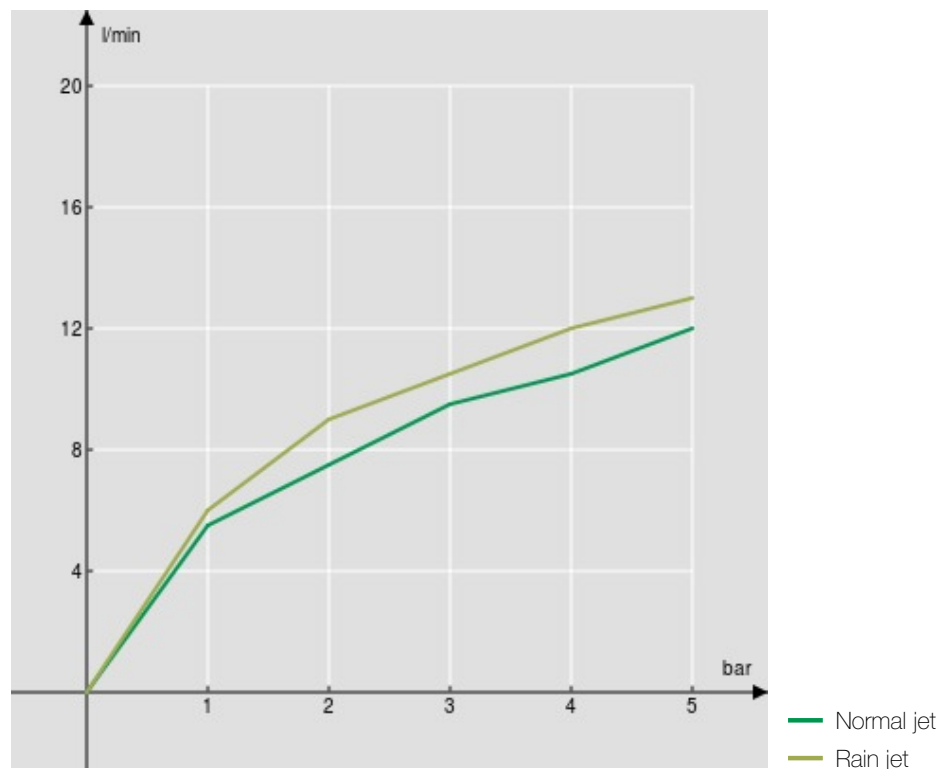

SPECIFICATIONS

Single control
Chrome
Swivel body
360° swivel spout
Adjustable 2-jet hand shower
ø 3/8" stainless steel flexible pipe
Packaging: 56,5 x 29 x 7,1 cm / 0,011633 m³ / 3,26 kg

CERTIFICATIONS

FLOW RATE DIAGRAM: HOT/COLD WATER

FLOW RATE DIAGRAM: MIXED WATER