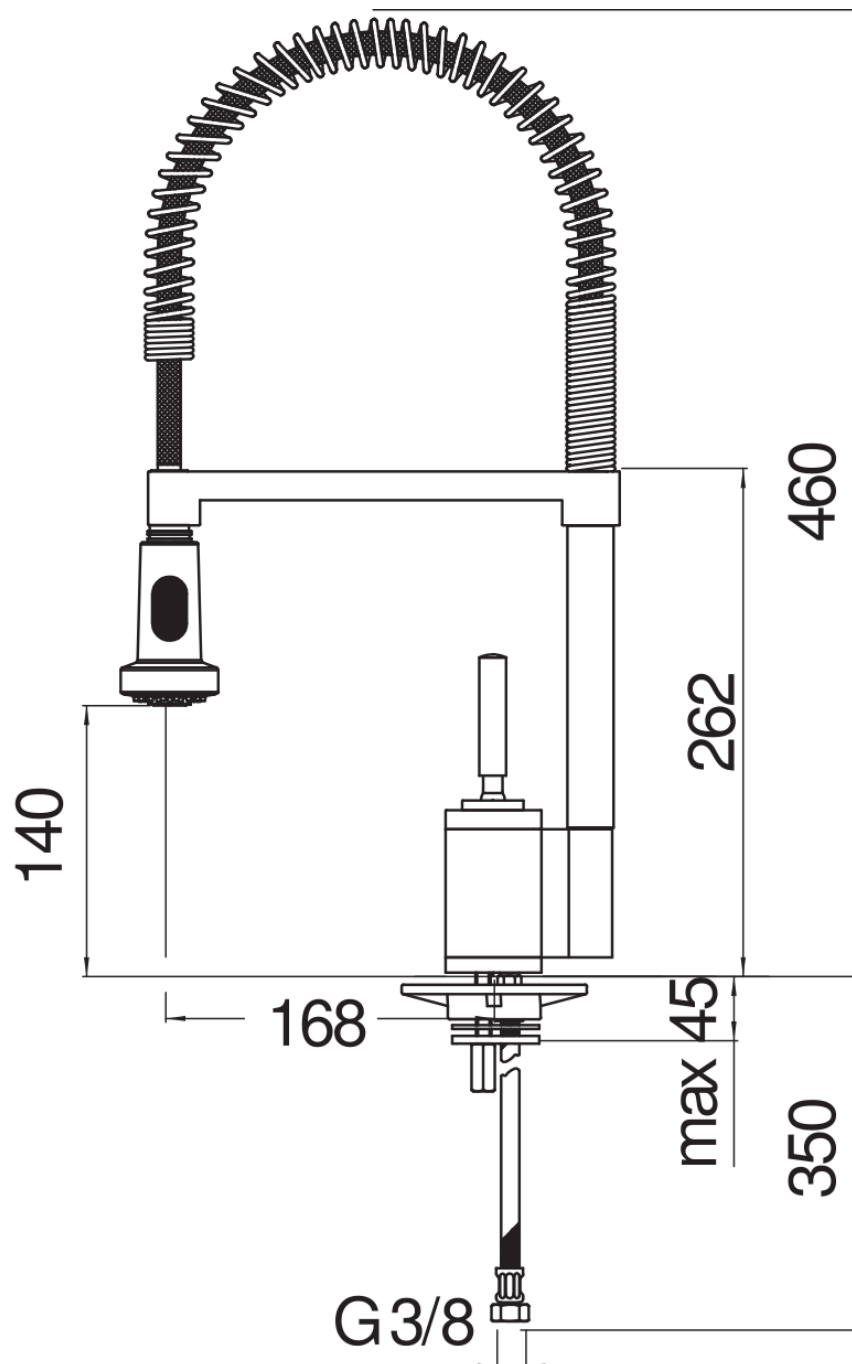

SPECIFICATIONS

Single control
Chrome
Swivel body
360° swivel spout
Adjustable 2-jet hand shower
ø 3/8" stainless steel flexible pipe
Packaging: 56,5 x 29 x 7,1 cm / 0,011633 m³ / 3,26 kg

CERTIFICATIONS

FLOW RATE DIAGRAM: HOT/COLD WATER

FLOW RATE DIAGRAM: MIXED WATER