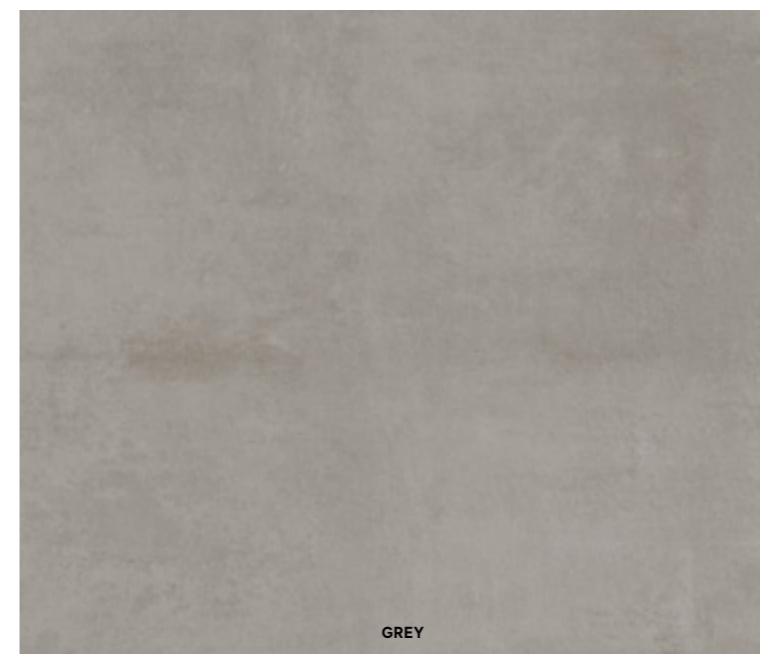

Boost

Porcelain Tiles

Matte ± 6 mm

Matte ± 9 mm
Grip ± 9 mm
Outdoor ± 20 mm

R9 A Matte ± 6 mm
R10 A+B Matte ± 9 mm
R11 A+B+C Grip ± 9 mm
R11 A+B+C Outdoor ± 20 mm

V3 Moderate
Variation

MATTE SURFACE

± 6 mm
160x320 cm - 63"x126"
AO5Z Boost White
AO5Ø Boost Smoke
A68I Boost Grey
A68J Boost Tarmac

± 6 mm
160x160 cm - 63"x63"
AØDE Boost White
AØDF Boost Smoke
A68K Boost Grey
A68L Boost Tarmac

± 6 mm
120x278 cm - 47 1/4"x109 1/2"
AØBD Boost White
AØBE Boost Pearl
AØBF Boost Grey
AØBG Boost Smoke
AOQB Boost Tarmac

± 6 mm
120x120 cm - 47 1/4"x47 1/4"
A2TK Boost White
A2TM Boost Pearl
A2TN Boost Grey
A2TO Boost Smoke
A2TP Boost Tarmac

atlasPLAN

HAMMERED
162x324 cm - 63 3/4"x127 1/2"
NON RECTIFIED

± 9 mm
120x240 cm - 47 1/4"x94 1/2"
AMGD Boost White
AMGE Boost Pearl
AMGF Boost Grey
AMGG Boost Smoke
AMGH Boost Tarmac

± 9 mm
120x120 cm - 47 1/4"x47 1/4"
AMGI Boost White
AMGJ Boost Pearl
AMGK Boost Grey
AMGL Boost Smoke
AMGM Boost Tarmac

± 9 mm
60x120 cm - 23 5/8"x47 1/4"
AMMO Boost White
AØMP Boost Pearl
AØMQ Boost Grey
AØMR Boost Smoke
AØMS Boost Tarmac

± 9 mm
60x60 cm - 23 5/8"x23 5/8"
AMH3 Boost White
AMH4 Boost Pearl
AMH5 Boost Grey
AMH6 Boost Smoke
AMH7 Boost Tarmac

± 9 mm
30x60 cm - 11 3/4"x23 5/8"
AMH8 Boost White
AMH9 Boost Pearl
AMIA Boost Grey
AMIC Boost Smoke
AMID Boost Tarmac

± 9 mm
75x150 cm - 29 1/2"x59"
A7GV Boost White
A7GW Boost Pearl
A7GX Boost Grey
A7GY Boost Smoke
A7GZ Boost Tarmac

± 9 mm
75x75 cm - 29 1/2"x29 1/2"
AME6 Boost White
AME7 Boost Pearl
AMGV Boost Grey
AMGW Boost Smoke
AMGX Boost Tarmac

± 9 mm
37,5x75 cm - 14 3/4"x29 1/2"
AØN8 Boost White
AØN9 Boost Pearl
AØOA Boost Grey
AØOB Boost Smoke
AØOC Boost Tarmac

GRIP SURFACE

± 9 mm
120x120 cm - 47 1/4"x47 1/4"
AMGN Boost White Grip
AMGO Boost Pearl Grip
AMGP Boost Grey Grip
AMGQ Boost Smoke Grip
AMGR Boost Tarmac Grip

OUTDOOR ± 20 mm