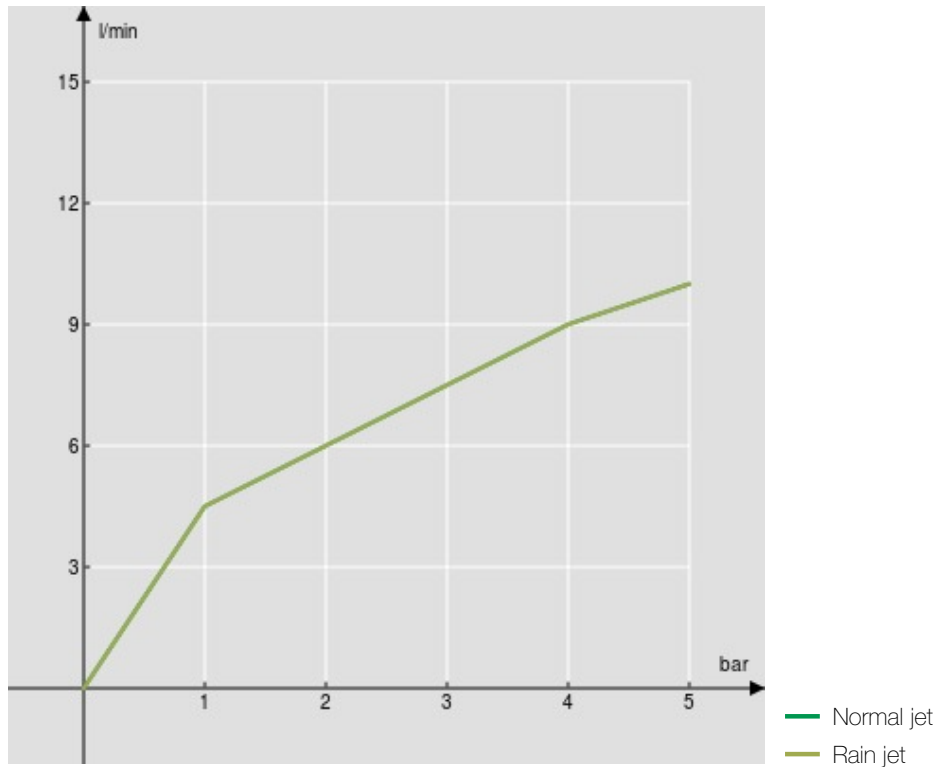

FLOW RATE DIAGRAM: MIXED WATER