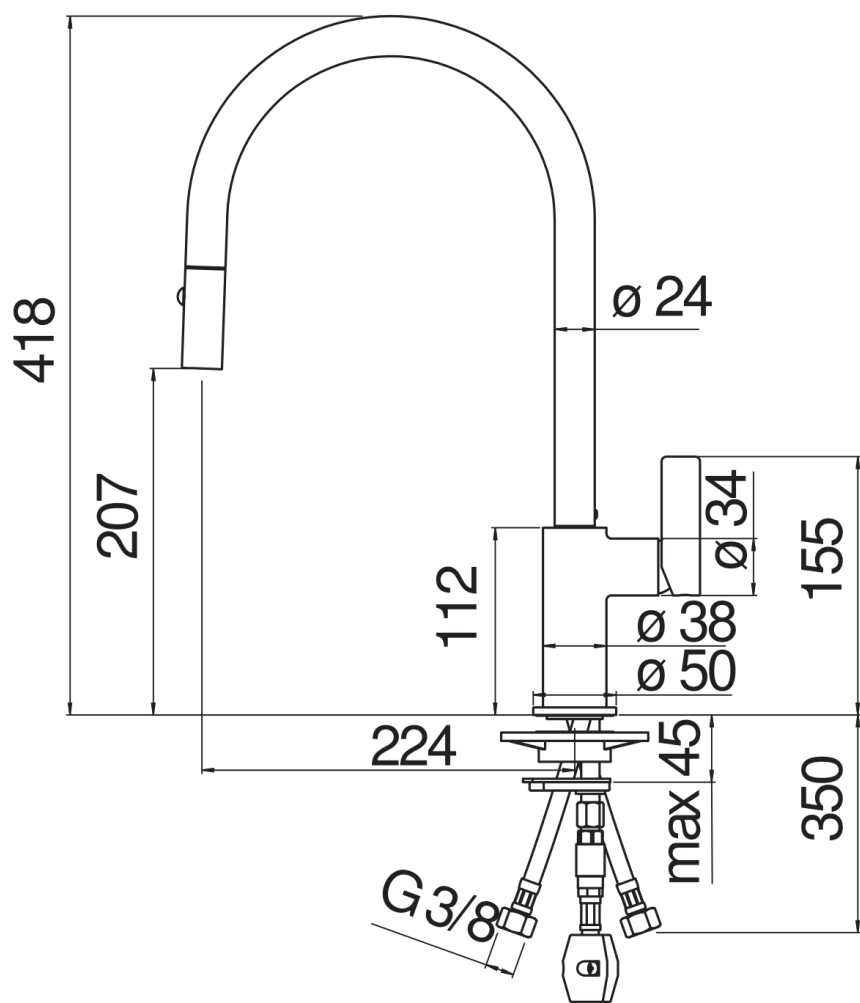

SPECIFICATIONS

Stainless steel single control mixer tap

Inox 316L

Swivel spout

Pull-out 2-jet hand shower

ø 3/8" stainless steel flexible pipe

50% two step cartridge for water saving

Packaging: 56,5 x 29 x 7,1 cm / 0,01163 m³ / 2,62 kg

CERTIFICATIONS

FLOW RATE DIAGRAM: HOT/COLD WATER

FLOW RATE DIAGRAM: MIXED WATER