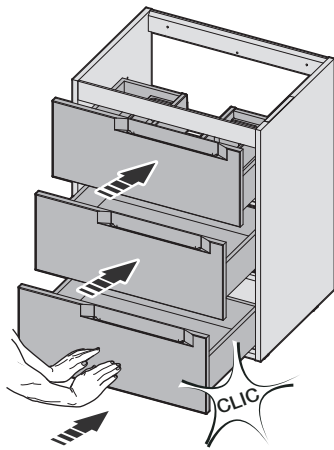

7

Must be cleaned with
NEUTRAL pH cleaning product