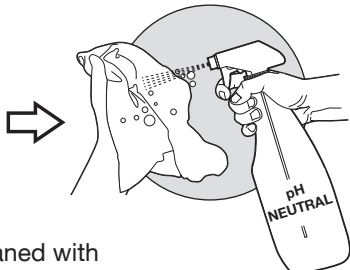

7

Must be cleaned with
NEUTRAL pH cleaning product