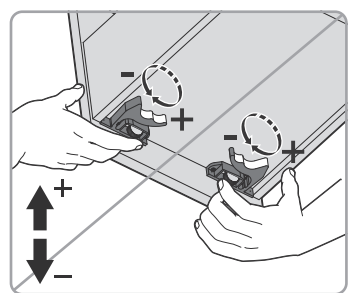

7

Must be cleaned with
NEUTRAL pH cleaning product