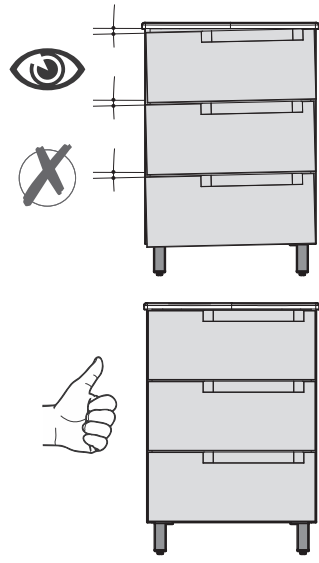

7

Must be cleaned with
NEUTRAL pH cleaning product