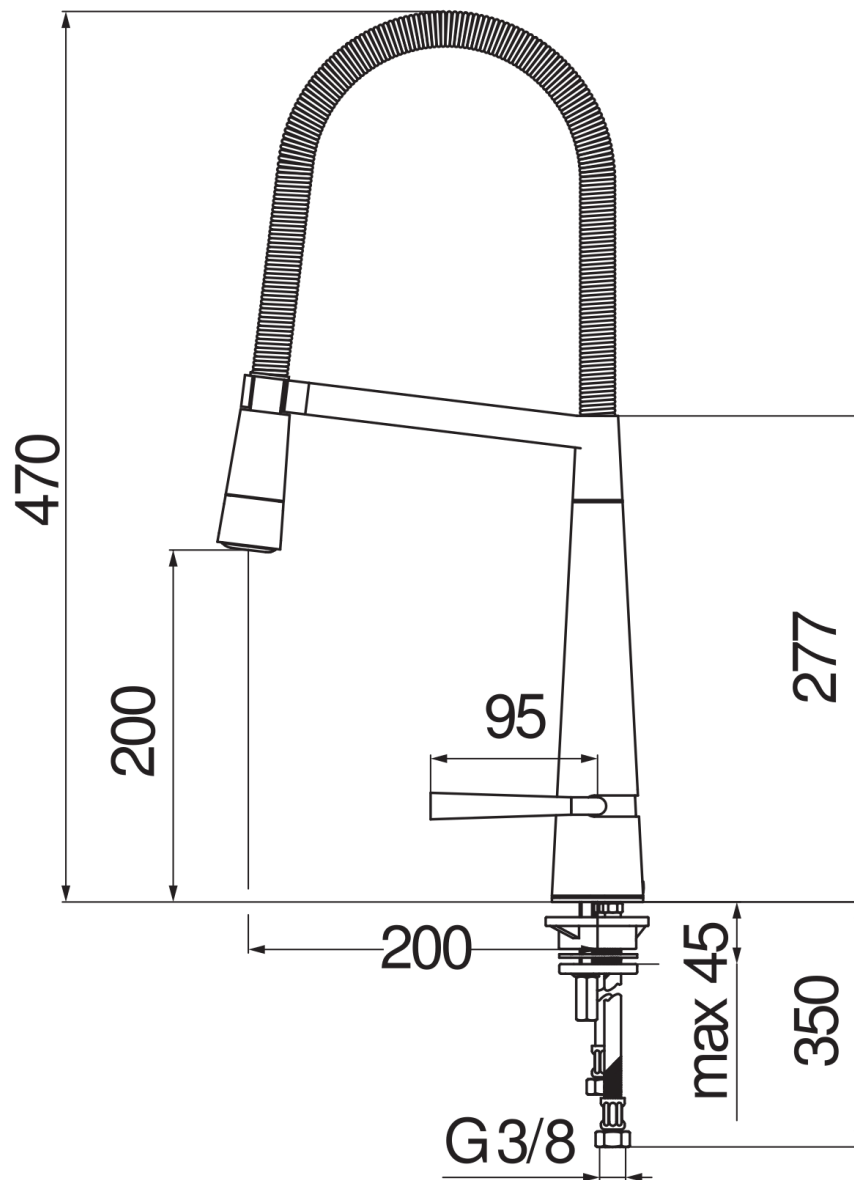

SPECIFICATIONS

Single control
Chrome
360° swivel spout
Adjustable 2-jet hand shower
ø 3/8" stainless steel flexible pipe
Energy saving system with cold water side opening
Packaging: 56,5 x 29 x 7,1 cm / 0,011633 m³ / 2,97 kg

CERTIFICATIONS

FLOW RATE DIAGRAM: HOT/COLD WATER

FLOW RATE DIAGRAM: MIXED WATER