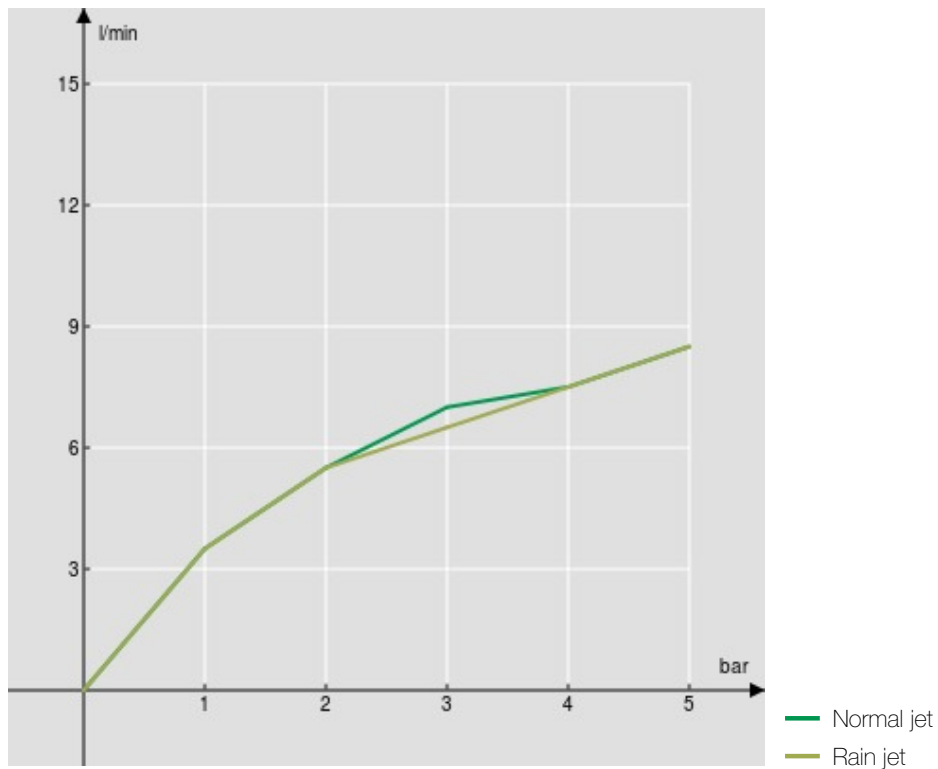

FLOW RATE DIAGRAM: MIXED WATER