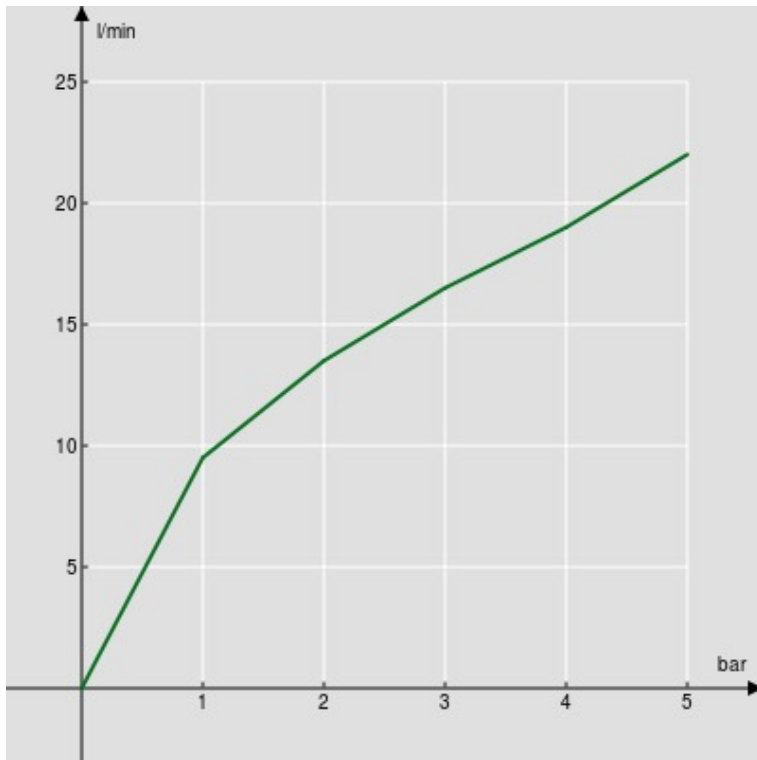

SPECIFICATIONS

Wall rail

Chrome

Sliding swivel hand shower support

Single jet hand shower and 150 cm hose

Packaging: 1,016 kg

FLOW RATE DIAGRAM: HOT/COLD WATER

— Hand shower