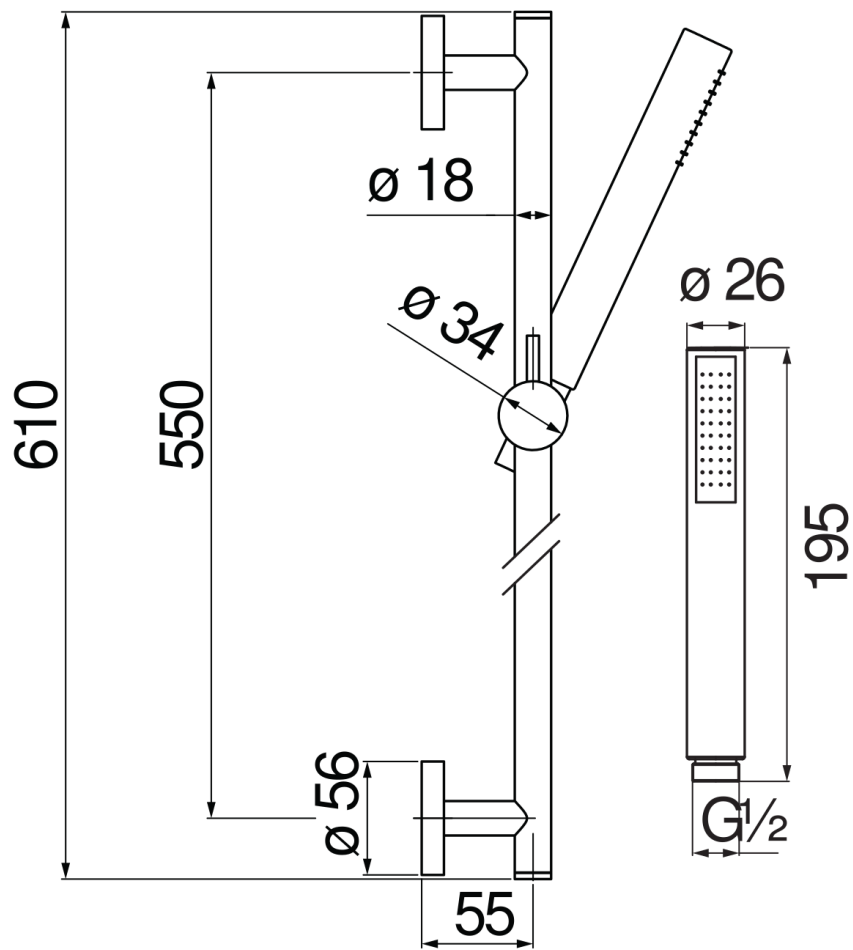

SPECIFICATIONS

Wall rail

Chrome

Sliding swivel hand shower support

Single jet hand shower and 150 cm hose

Packaging: 1,016 kg

FLOW RATE DIAGRAM: HOT/COLD WATER

— Hand shower