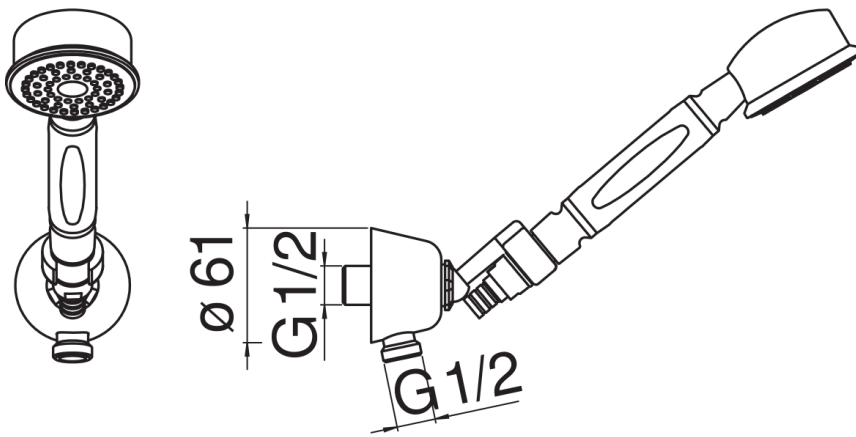

SPECIFICATIONS

Shower set with 1/2" water connection

Chrome

Adjustable hand shower support

Single jet hand shower and 150 cm hose

Packaging: 24 x 25 x 8 cm / 0,0048 m<sup>3</sup> / 1,5 kg

FLOW RATE DIAGRAM: HOT/COLD WATER

— Hand shower