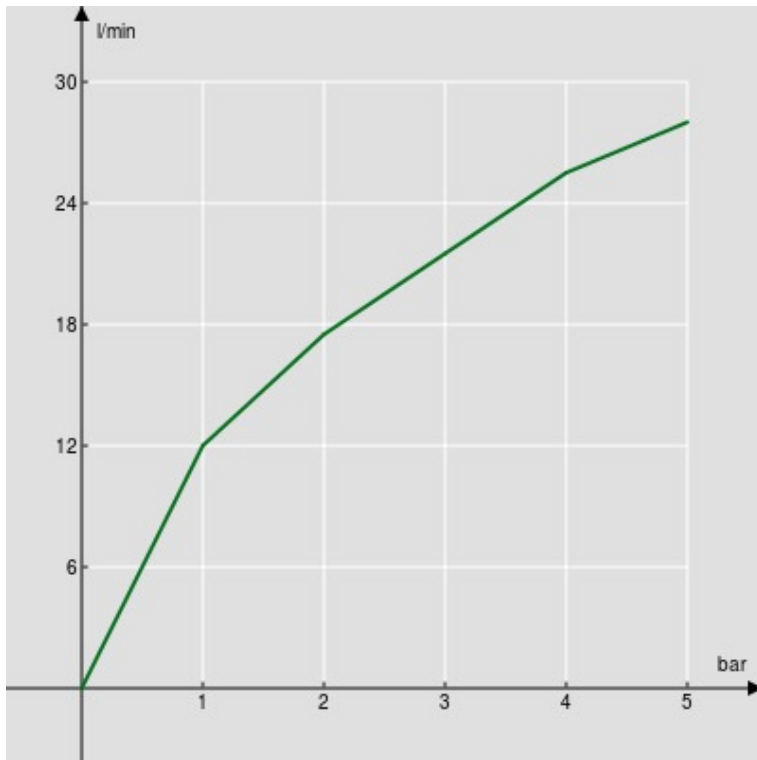

SPECIFICATIONS

Shower set with 1/2" water connection

Chrome

Adjustable hand shower support

Single jet hand shower and 150 cm hose

Packaging: 24 x 25 x 8 cm / 0,0048 m<sup>3</sup> / 1,5 kg

FLOW RATE DIAGRAM: HOT/COLD WATER