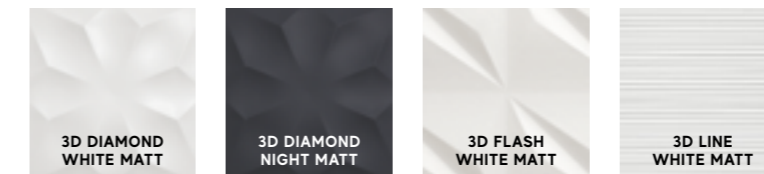

GEOMETRIC DESIGN