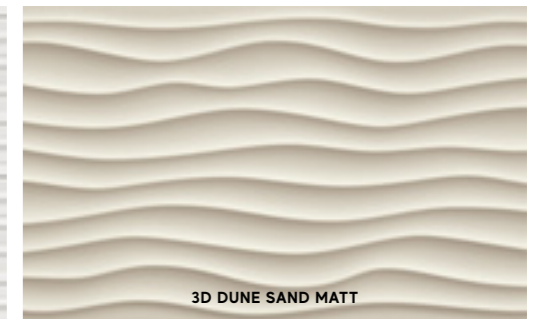

SOLID SAND MATT