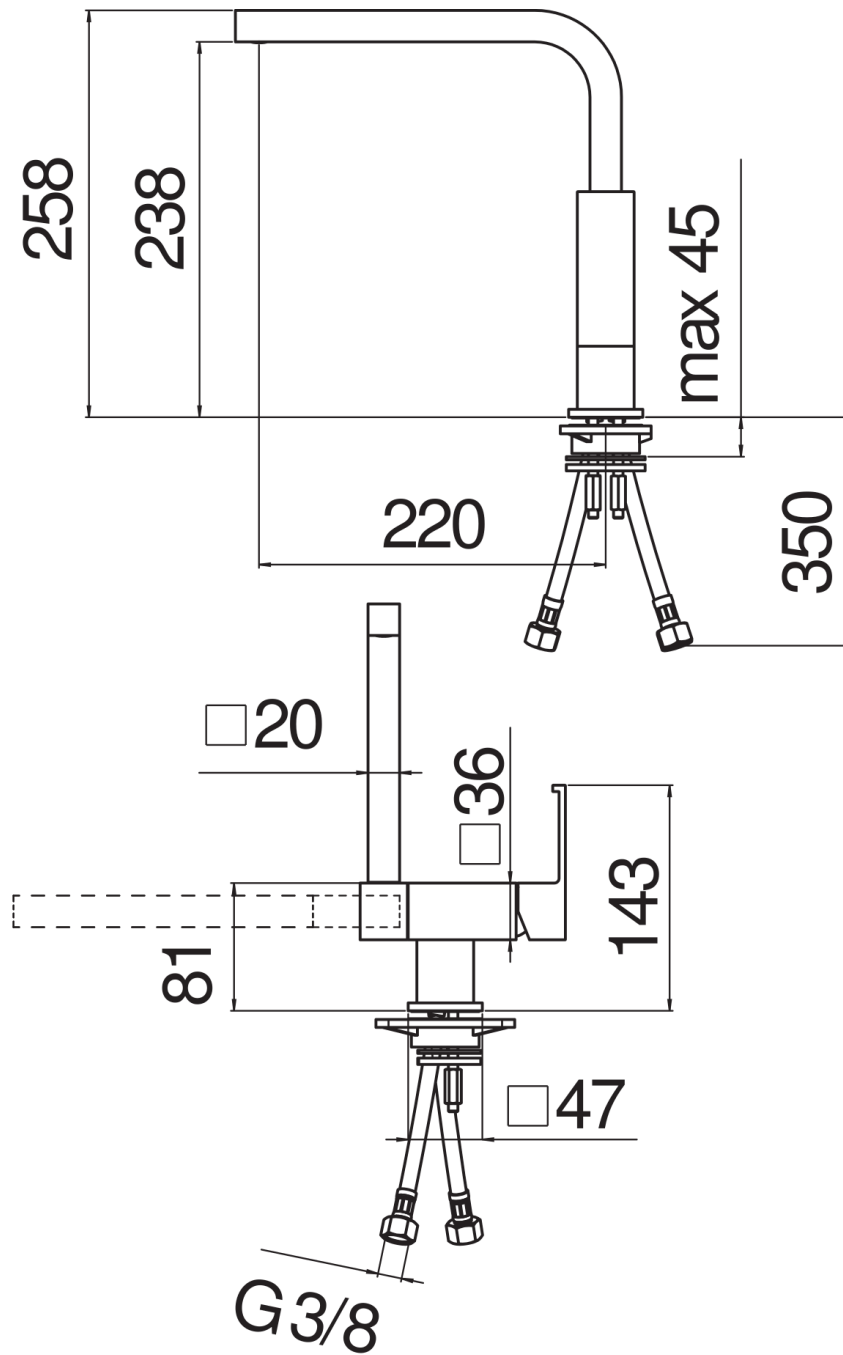

FLOW RATE DIAGRAM: HOT/COLD WATER